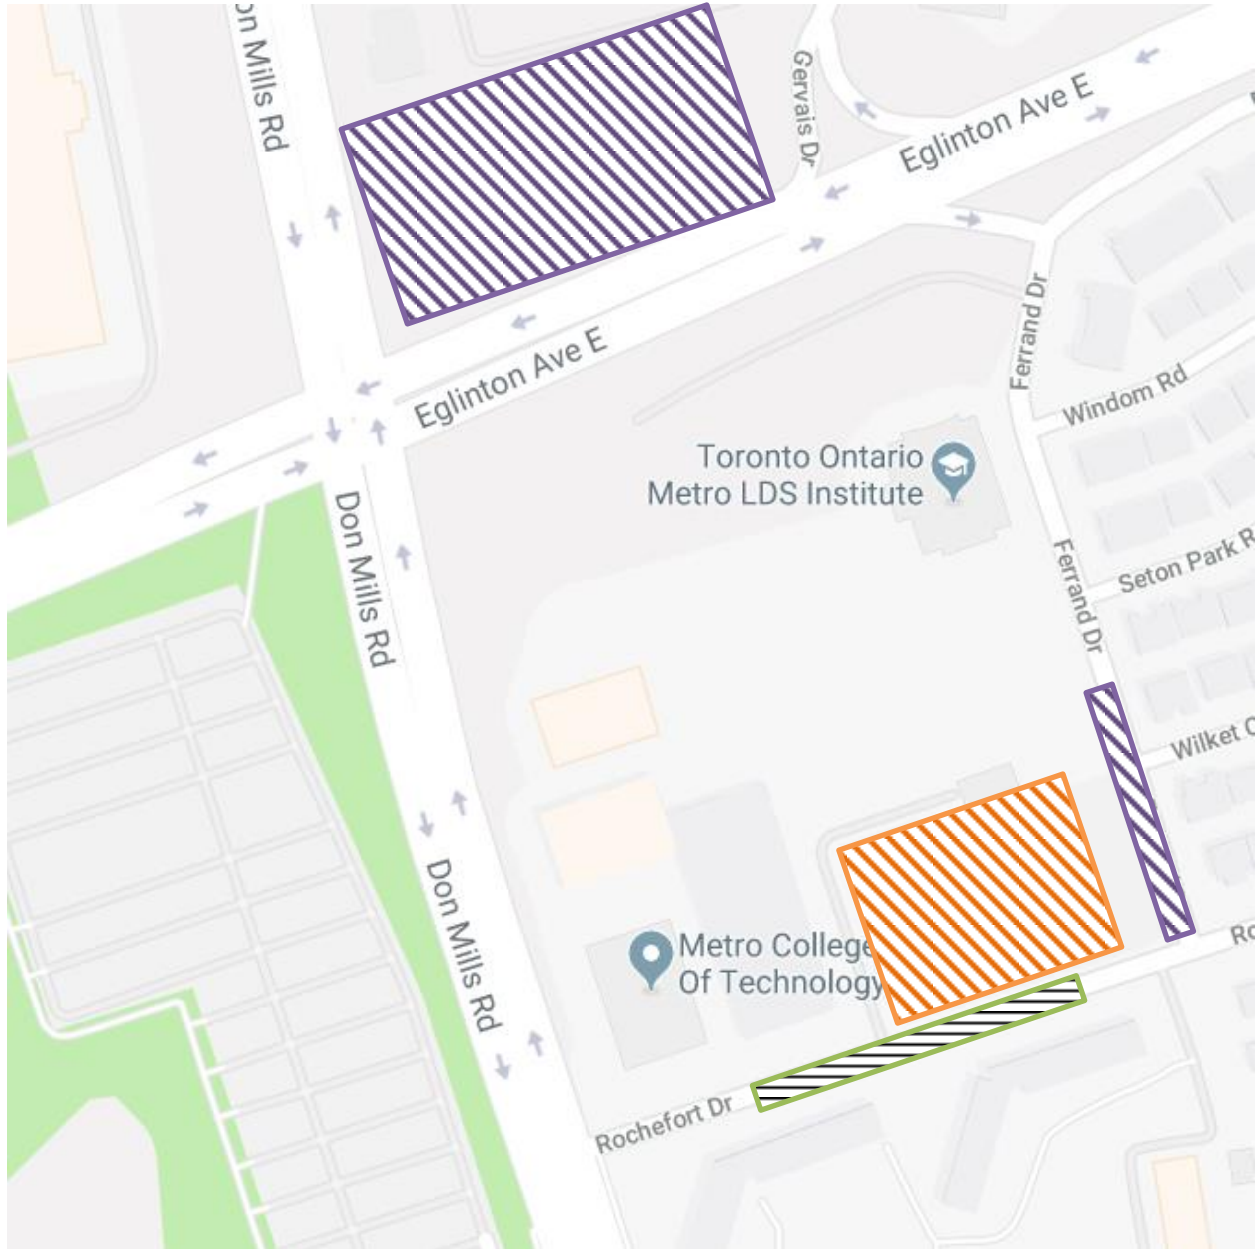

# MCIS Parking Instructions

Address: 789 Don Mills Rd.

Foresters' Parking lot: \$10 per day

City street paid parking: 3 hours \$6 Mon – Sat, free after 6:00pm

Free parking within walkable distance